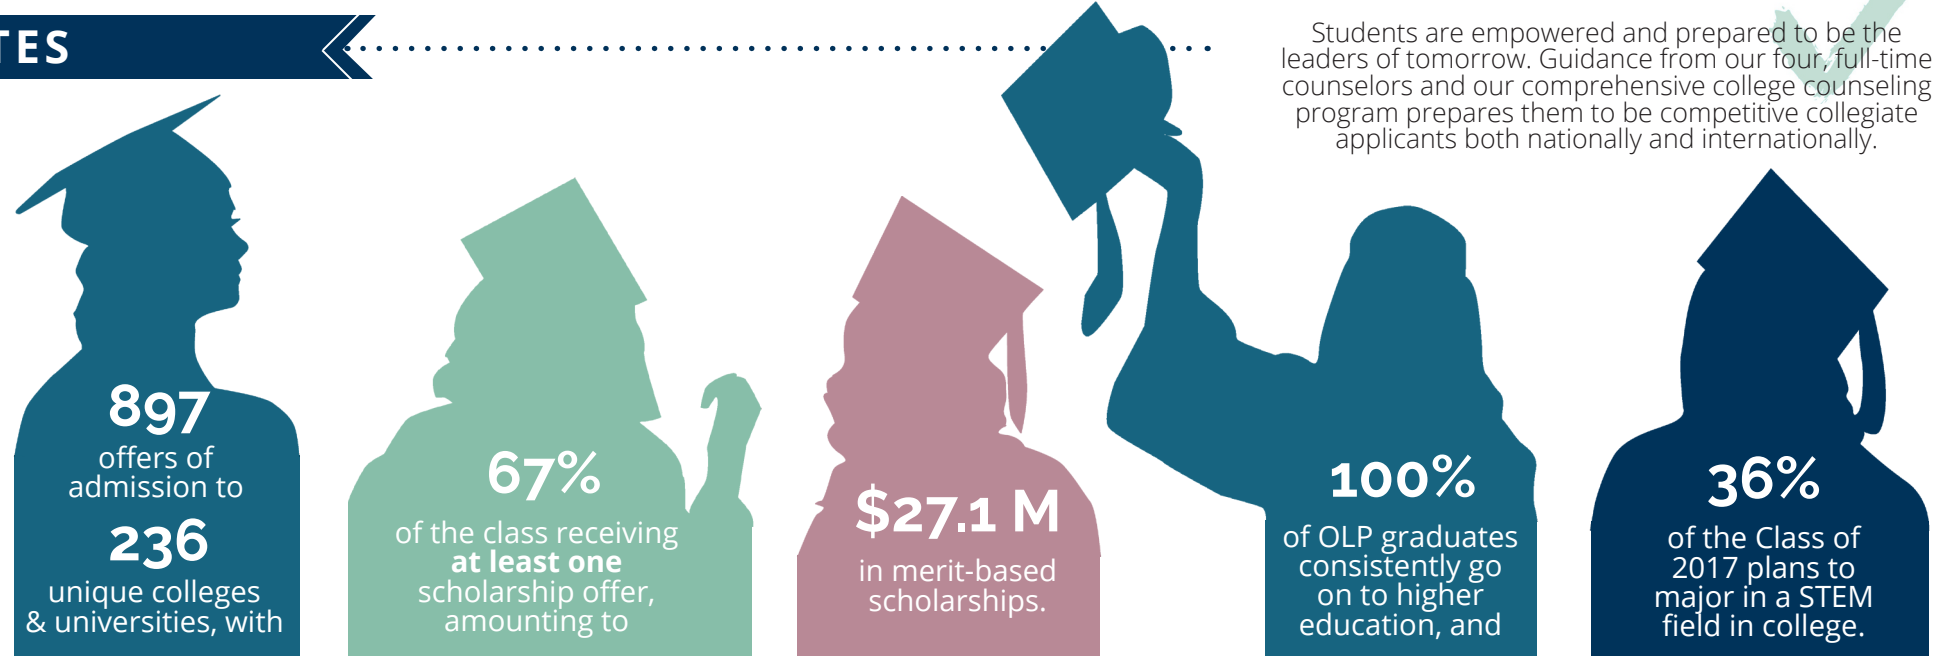

College Preparation

Students are empowered and prepared to be the leaders of tomorrow. Guidance from our four, full-time counselors and our comprehensive college counseling program prepares them to be competitive collegiate applicants both nationally and internationally.

Tuition

2017-18 Tuition Cost: $18,400

OLP is committed to providing access to families who demonstrate a financial need. Financial assistance is available for qualified applicants.