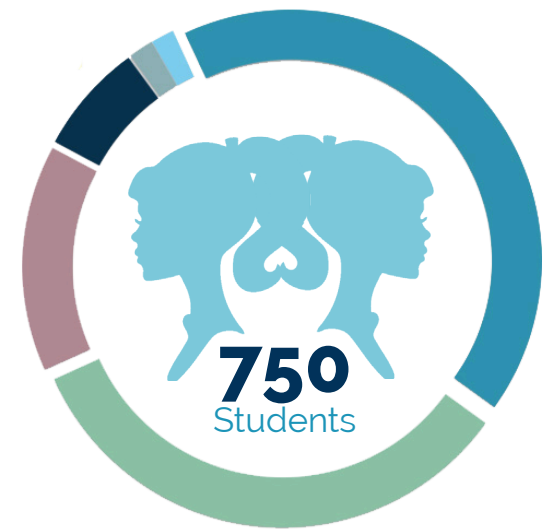

OUR STUDENTS

Ethnic Backgrounds:
41.9% Hispanic/Latina
33.3% European American
14.6% Multi-Racial/Other
7.1% Asian/Fillipino
1.6% Pacific Islander
1.5% African American

Religious Traditions:
92.5% Catholic | 7.5% Other Faiths

From 77 Zip Codes

And 106 Catholic, Independent & Public Schools

34 AP & HONORS COURSES

Last year, 306 students took 480 AP Exams with a 74.5% passing rate of 3 or higher.

42 STEM COURSES

Classes like engineering, architecture, computer science and biotechnology encourage our girls to aim high in STEM.

36 VAPA COURSES

Classes include Pilot TV, digital arts, dance, painting, watercolor, ceramics, music theory & a variety of student performances each year.

Serving the "Dear Neighbor Without Distinction"

Student Life

With a variety of opportunities outside the classroom, including clubs, athletics and our partnership with the all boys' school, Saint Augustine, every OLP girl discovers her talents and finds her passion.

Athletics

OLP sports include golf, basketball, cross country, sand volleyball, lacrosse, equestrian, swimming & diving, track & field, archery, soccer, tennis, volleyball, water polo, surf & softball.

500 Student Athletes

Clubs & Activities

Clubs & Organizations on campus include Robotics, Amnesty International, Culinary Club, Mock Trial, Peace Commission, African American Alliance Club & more!

350 Leadership Opportunities

OUR GRADUATES

OLP students strive to become women of faith, women of heart, women of courage and women of excellence in the tradition of the CSJ Sisters. They are provided many opportunities to put their faith into action, and become transformative agents of change in our world.

THE GRADUATING CLASS OF 2017 RECEIVED...